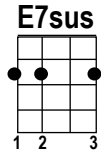

# CALIFORNIA DREAMIN'

By John and Michelle Phillips in 1965

KEY: C (Am)  
4/4 TIME  
ROCK GROOVE

Starting Note: A

INTRO: E7sus /// E7/ TACET  
All the leaves are

CHORUS 1: Am// G// F// G// E7sus/// E7// F//  
brown, and the sky is grey. I've been for a

C// E7// Am// F// E7sus/// E7///  
walk on a winter's day. I'd be safe and

Am// G// F// G// E7sus/// E7///  
warm if I was in L.A. California

Am// G// F// G// E7sus/// E7/ TACET  
dreamin' on such a winter's day.\_\_\_\_\_ Stopped into a

CHORUS 2: Am// G// F// G// E7sus/// E7// F//  
church, I passed a-long the way. Oh I got down on my

C// E7// Am// F// E7sus/// E7///  
knees, and I pretend to pray. You know the preacher likes the

Am// G// F// G// E7sus/// E7///  
cold, he knows I'm gonna stay. California

C// E7// Am// F// E7sus/// E7///  
walk on a winter's day. If I didn't

Am// G// F// G// E7sus/// E7///  
tell her, I could leave to-day. California

Am// G// F// G//  
dreaming on such a winter's

END: Am// G// F// G//  
day. (Cali-fornia dreamin') on such a winter's