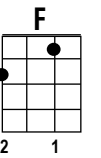

# CALIFORNIA DREAMIN'

By John and Michelle Phillips in 1965

KEY: C (Am)  
4/4 TIME  
ROCK GROOVE

Starting Note: A

INTRO: E7sus /// E7/ TACET  
All the leaves are

CHORUS 1: Am// G// F// G// E7sus/// E7// F//  
brown, and the sky is grey. I've been for a

C// E7// Am// F// E7sus/// E7///  
walk on a winter's day. I'd be safe and

Am// G// F// G// E7sus/// E7///  
warm if I was in L.A. California

Am// G// F// G// E7sus/// E7/ TACET  
dreamin' on such a winter's day.\_\_\_\_\_ Stopped into a

CHORUS 2: Am// G// F// G// E7sus/// E7// F//  
church, I passed a-long the way. Oh I got down on my

C// E7// Am// F// E7sus/// E7///  
knees, and I pretend to pray. You know the preacher likes the

Am// G// F// G// E7sus/// E7///  
cold, he knows I'm gonna stay. California

C// E7// Am// F// E7sus/// E7///  
walk on a winter's day. If I didn't

Am// G// F// G// E7sus/// E7///  
tell her, I could leave to-day. California

Am// G// F// G//  
dreaming on such a winter's

END: Am// G// F// G//  
day. (Cali-fornia dreamin') on such a winter's