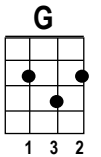

# CALIFORNIA DREAMIN'

By John and Michelle Phillips in 1965

KEY: C (Am)  
4/4 TIME  
ROCK GROOVE

Starting Note: A

INTRO: E7sus /// E7/ TACET  
All the leaves are

CHORUS 1: Am// G// F// G// E7sus/// E7// F//  
brown, and the sky is grey. I've been for a

C// E7// Am// F// E7sus/// E7///  
walk on a winter's day. I'd be safe and

Am// G// F// G// E7sus/// E7///  
warm if I was in L.A. California

Am// G// F// G// E7sus/// E7/ TACET  
dreamin' on such a winter's day.\_\_\_\_\_ Stopped into a

CHORUS 2: Am// G// F// G// E7sus/// E7// F//  
church, I passed a-long the way. Oh I got down on my

C// E7// Am// F// E7sus/// E7///  
knees, and I pretend to pray. You know the preacher likes the

Am// G// F// G// E7sus/// E7///  
cold, he knows I'm gonna stay. California

C// E7// Am// F// E7sus/// E7///  
walk on a winter's day. If I didn't

Am// G// F// G// E7sus/// E7///  
tell her, I could leave to-day. California

Am// G// F// G//  
dreaming on such a winter's

END: Am// G// F// G//  
day. (Cali-fornia dreamin') on such a winter's