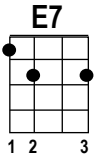

# CALIFORNIA DREAMIN'

By John and Michelle Phillips in 1965

KEY: C (Am)  
4/4 TIME  
ROCK GROOVE

Starting Note: A

INTRO: E7sus /// E7/ TACET  
All the leaves are

CHORUS 1: Am// G// F// G// E7sus/// E7// F//  
brown, and the sky is grey. I've been for a

C// E7// Am// F// E7sus/// E7///  
walk on a winter's day. I'd be safe and

Am// G// F// G// E7sus/// E7///  
warm if I was in L.A. California

Am// G// F// G// E7sus/// E7/ TACET  
dreamin' on such a winter's day.\_\_\_\_\_ Stopped into a

CHORUS 2: Am// G// F// G// E7sus/// E7// F//  
church, I passed a-long the way. Oh I got down on my

C// E7// Am// F// E7sus/// E7///  
knees, and I pretend to pray. You know the preacher likes the

Am// G// F// G// E7sus/// E7///  
cold, he knows I'm gonna stay. California

C// E7// Am// F// E7sus/// E7///  
walk on a winter's day. If I didn't

Am// G// F// G// E7sus/// E7///  
tell her, I could leave to-day. California

Am// G// F// G//  
dreaming on such a winter's

END: Am// G// F// G//  
day. (Cali-fornia dreamin') on such a winter's