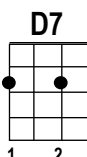

AUTUMN LEAVES

LYRIC BY JOHNNY MERCER
MUSIC BY JOSEPH KOSMA
1947

KEY: G
4/4 TIME
LATIN BALLAD
GROOVE
STARTING NOTE: E

INTRO: Am //// B7 //// Em //// Em ////

THE FALLING

VERSE: Am //// D7 //// GMAJ7 //// CMAJ7 ////
LEAVES DRIFT BY MY WINDOW. THE AUTUMN

Am //// B7 //// Em //// ////
LEAVES OF RED AND GOLD. I SEE YOUR

Am //// D7 //// GMAJ7 //// CMAJ7 ////
LIPS, THE SUMMER KISSES, THE SUNBURNED

Am //// B7 //// Em //// ////
HANDS I USED TO HOLD. SINCE YOU

BRIDGE: B7 //// //// Em //// ////
WENT AWAY THE DAYS GROW LONG, AND SOON I'LL

Am //// D7 //// GMAJ7 //// G6 ////
HEAR OLD WINTER'S SONG. BUT I

VERSE 2: Am //// B7 //// Em //// A7 ////
MISS YOU MOST OF ALL, MY DARLING, WHEN

Am //// B7 //// Em //// ////
AUTUMN LEAVES START TO FALL. SINCE YOU

BRIDGE: B7 //// //// Em //// ////
WENT AWAY THE DAYS GROW LONG, AND SOON I'LL

Am //// D7 //// GMAJ7 //// G6 ////
HEAR OLD WINTER'S SONG. BUT I

VERSE 2: Am //// B7 //// Em //// A7 ////
MISS YOU MOST OF ALL, MY DARLING, WHEN