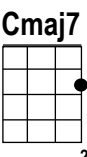

AUTUMN LEAVES

LYRIC BY JOHNNY MERCER
MUSIC BY JOSEPH KOSMA
1947

KEY: G
4/4 TIME
LATIN BALLAD
GROOVE
STARTING NOTE: E

INTRO: Am //// B7 //// Em //// Em ////

THE FALLING

VERSE: Am //// D7 //// GMAJ7 //// CMAJ7 ////
LEAVES DRIFT BY MY WINDOW. THE AUTUMN

Am //// B7 //// Em //// ////
LEAVES OF RED AND GOLD. I SEE YOUR

Am //// D7 //// GMAJ7 //// CMAJ7 ////
LIPS, THE SUMMER KISSES, THE SUNBURNED

Am //// B7 //// Em //// ////
HANDS I USED TO HOLD. SINCE YOU

BRIDGE: B7 //// //// Em //// ////
WENT AWAY THE DAYS GROW LONG, AND SOON I'LL

BRIDGE: B7 //// //// Em //// ////
WENT AWAY THE DAYS GROW LONG, AND SOON I'LL

Am //// D7 //// GMAJ7 //// G6 ////
HEAR OLD WINTER'S SONG. BUT I

VERSE 2: Am //// B7 //// Em //// A7 ////
MISS YOU MOST OF ALL, MY DARLING, WHEN