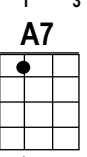

AUTUMN LEAVES

LYRIC BY JOHNNY MERCER
MUSIC BY JOSEPH KOSMA
1947

KEY: G
4/4 TIME
LATIN BALLAD
GROOVE
STARTING NOTE: E

INTRO: Am //// B7 //// Em //// Em ////

THE FALLING

VERSE: Am //// D7 //// GMAJ7 //// CMAJ7 ////
LEAVES DRIFT BY MY WINDOW. THE AUTUMN

Am //// B7 //// Em //// ////
LEAVES OF RED AND GOLD. I SEE YOUR

Am //// D7 //// GMAJ7 //// CMAJ7 ////
LIPS, THE SUMMER KISSES, THE SUNBURNED

Am //// B7 //// Em //// ////
HANDS I USED TO HOLD. SINCE YOU

BRIDGE: B7 //// //// Em //// ////
WENT AWAY THE DAYS GROW LONG, AND SOON I'LL

Am //// D7 //// GMAJ7 //// G6 ////
HEAR OLD WINTER'S SONG. BUT I

VERSE 2: Am //// B7 //// Em //// A7 ////
MISS YOU MOST OF ALL, MY DARLING, WHEN

Am //// B7 //// Em //// ////
AUTUMN LEAVES START TO FALL. SINCE YOU

BRIDGE: B7 //// //// Em //// ////
WENT AWAY THE DAYS GROW LONG, AND SOON I'LL

Am //// D7 //// GMAJ7 //// G6 ////
HEAR OLD WINTER'S SONG. BUT I

VERSE 2: Am //// B7 //// Em //// A7 ////
MISS YOU MOST OF ALL, MY DARLING, WHEN