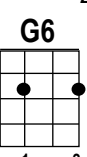

AUTUMN LEAVES

LYRIC BY JOHNNY MERCER
MUSIC BY JOSEPH KOSMA
1947

KEY: G
4/4 TIME
LATIN BALLAD
GROOVE
STARTING NOTE: E

INTRO: Am //// B7 //// Em //// Em ////

THE FALLING

VERSE: Am //// D7 //// GMAJ7 //// CMAJ7 ////
LEAVES DRIFT BY MY WINDOW. THE AUTUMN

Am //// B7 //// Em //// ////
LEAVES OF RED AND GOLD. I SEE YOUR

Am //// D7 //// GMAJ7 //// CMAJ7 ////
LIPS, THE SUMMER KISSES, THE SUNBURNED

Am //// B7 //// Em //// ////
HANDS I USED TO HOLD. SINCE YOU

BRIDGE: B7 //// //// Em //// ////
WENT AWAY THE DAYS GROW LONG, AND SOON I'LL

Am //// D7 //// GMAJ7 //// G6 ////
HEAR OLD WINTER'S SONG. BUT I

VERSE 2: Am //// B7 //// Em //// A7 ////
MISS YOU MOST OF ALL, MY DARLING, WHEN

Am //// B7 //// Em //// ////
AUTUMN LEAVES START TO FALL. SINCE YOU

BRIDGE: B7 //// //// Em //// ////
WENT AWAY THE DAYS GROW LONG, AND SOON I'LL

Am //// D7 //// GMAJ7 //// G6 ////
HEAR OLD WINTER'S SONG. BUT I

VERSE 2: Am //// B7 //// Em //// A7 ////
MISS YOU MOST OF ALL, MY DARLING, WHEN