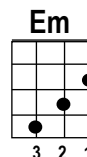

AUTUMN LEAVES

LYRIC BY JOHNNY MERCER
MUSIC BY JOSEPH KOSMA
1947

KEY: G
4/4 TIME
LATIN BALLAD
GROOVE
STARTING NOTE: E

INTRO: Am //// B7 //// Em //// Em ////

THE FALLING

VERSE: Am //// D7 //// GMAJ7 //// CMAJ7 ////
LEAVES DRIFT BY MY WINDOW. THE AUTUMN

Am //// B7 //// Em //// ////
LEAVES OF RED AND GOLD. I SEE YOUR

Am //// D7 //// GMAJ7 //// CMAJ7 ////
LIPS, THE SUMMER KISSES, THE SUNBURNED

Am //// B7 //// Em //// ////
HANDS I USED TO HOLD. SINCE YOU

BRIDGE: B7 //// //// Em //// ////
WENT AWAY THE DAYS GROW LONG, AND SOON I'LL

BRIDGE: B7 //// //// Em //// ////
WENT AWAY THE DAYS GROW LONG, AND SOON I'LL

Am //// D7 //// GMAJ7 //// G6 ////
HEAR OLD WINTER'S SONG. BUT I

VERSE 2: Am //// B7 //// Em //// A7 ////
MISS YOU MOST OF ALL, MY DARLING, WHEN