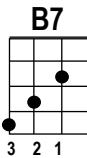

AUTUMN LEAVES

LYRIC BY JOHNNY MERCER
MUSIC BY JOSEPH KOSMA
1947

KEY: G
4/4 TIME
LATIN BALLAD
GROOVE
STARTING NOTE: E

INTRO: Am //// B7 //// Em //// Em ////

THE FALLING

VERSE: Am //// D7 //// GMAJ7 //// CMAJ7 ////
LEAVES DRIFT BY MY WINDOW. THE AUTUMN

Am //// B7 //// Em //// ////
LEAVES OF RED AND GOLD. I SEE YOUR

Am //// D7 //// GMAJ7 //// CMAJ7 ////
LIPS, THE SUMMER KISSES, THE SUNBURNED

Am //// B7 //// Em //// ////
HANDS I USED TO HOLD. SINCE YOU

BRIDGE: B7 //// //// Em //// ////
WENT AWAY THE DAYS GROW LONG, AND SOON I'LL

Am //// D7 //// GMAJ7 //// G6 ////
HEAR OLD WINTER'S SONG. BUT I

VERSE 2: Am //// B7 //// Em //// A7 ////
MISS YOU MOST OF ALL, MY DARLING, WHEN

Am //// B7 //// Em //// ////
AUTUMN LEAVES START TO FALL. SINCE YOU

BRIDGE: B7 //// //// Em //// ////
WENT AWAY THE DAYS GROW LONG, AND SOON I'LL

Am //// D7 //// GMAJ7 //// G6 ////
HEAR OLD WINTER'S SONG. BUT I

VERSE 2: Am //// B7 //// Em //// A7 ////
MISS YOU MOST OF ALL, MY DARLING, WHEN