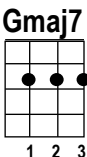

AUTUMN LEAVES

LYRIC BY JOHNNY MERCER
MUSIC BY JOSEPH KOSMA
1947

KEY: G
4/4 TIME
LATIN BALLAD
GROOVE
STARTING NOTE: E

INTRO: Am //// B7 //// Em //// Em ////

THE FALLING

VERSE: Am //// D7 //// GMAJ7 //// CMAJ7 ////
LEAVES DRIFT BY MY WINDOW. THE AUTUMN

Am //// B7 //// Em //// ////
LEAVES OF RED AND GOLD. I SEE YOUR

Am //// D7 //// GMAJ7 //// CMAJ7 ////
LIPS, THE SUMMER KISSES, THE SUNBURNED

Am //// B7 //// Em //// ////
HANDS I USED TO HOLD. SINCE YOU

BRIDGE: B7 //// //// Em //// ////
WENT AWAY THE DAYS GROW LONG, AND SOON I'LL

Am //// D7 //// GMAJ7 //// G6 ////
HEAR OLD WINTER'S SONG. BUT I

VERSE 2: Am //// B7 //// Em //// A7 ////
MISS YOU MOST OF ALL, MY DARLING, WHEN

Am //// B7 //// Em //// ////
AUTUMN LEAVES START TO FALL. SINCE YOU

BRIDGE: B7 //// //// Em //// ////
WENT AWAY THE DAYS GROW LONG, AND SOON I'LL

Am //// D7 //// GMAJ7 //// G6 ////
HEAR OLD WINTER'S SONG. BUT I

VERSE 2: Am //// B7 //// Em //// A7 ////
MISS YOU MOST OF ALL, MY DARLING, WHEN