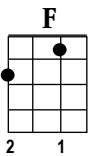

OO-KOO-LAY-LAY

By Cali Rose in 2005

KEY: C
4/4 TIME
SHUFFLE
GROOVE

Starting Note: G

MUTE STRUM

INTRO: D7 // G7 // C //// La-la-la D7 // G7 // C //// la-la-la-la, la-la-la-la la. What

VERSE 1: C //// is this thing? People want to know. D7 //// If it's a violin, then where's the bow? Is it a baby guitar with teeny-weeny strings? G7 //// F // It's really cute, but what is this thing? G7 // TACET. Well it's an

CHORUS 1: A7 //// oo-koo, oo-koo, oo-koo, oo-koo D7 //// lay-lay. It's an G7 //// oo-koo, oo-koo, oo-koo, oo-koo C //// lay-lay. And it's really, really, really fun to play-ay. D7 //// It's an G7 //// oo-koo, oo-koo, oo-koo lay-lay. C //// D7 // G7 // C ////

CHORUS 3: A7 //// oo-koo, oo-koo, oo-koo, oo-koo D7 //// lay-lay. The G7 //// oo-koo, oo-koo, oo-koo, oo-koo C //// lay-lay. It shoo-ooze your blue-ooz a-way-ay. D7 //// It's an G7 //// oo-koo, oo-koo, oo-koo lay-lay. C // TACET. Yeah it's an

D7 // G7 // C //// La-la-la D7 // G7 // C //// la-la-la-la, la-la-la-la C / REST THUMB STRUM ON C6 C6 / REST

Updated 5/2018

Arranged by Cali Rose

www.calirose.com • info@calirose.com • 310-285-3506 • Soup To Nuts Music • For Educational Use Only