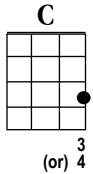

OO-KOO-LAY-LAY

By Cali Rose in 2005

KEY: C
4/4 TIME
SHUFFLE
GROOVE

Starting Note: G

MUTE STRUM

INTRO: D7 // G7 // C //// La-la-la D7 // G7 // C //// la-la-la-la, la-la-la-la la. What

VERSE 1: C //// is this thing? People want to know. D7 //// If it's a violin, then where's the bow? Is it a baby guitar with teeny-weeny strings? G7 //// F // It's really cute, but what is this thing? G7 // TACET. Well it's an

CHORUS 1: A7 //// oo-koo, oo-koo, oo-koo, oo-koo D7 //// lay-lay. It's an G7 //// oo-koo, oo-koo, oo-koo, oo-koo C //// lay-lay. And it's really, really, really fun to play-ay. D7 //// It's an G7 //// oo-koo, oo-koo, oo-koo lay-lay. C //// D7 // G7 // C ////

CHORUS 3: A7 //// oo-koo, oo-koo, oo-koo, oo-koo D7 //// lay-lay. The G7 //// oo-koo, oo-koo, oo-koo, oo-koo C //// lay-lay. It shoo-ooze your blue-ooz a-way-ay. D7 //// It's an G7 //// oo-koo, oo-koo, oo-koo lay-lay. C // TACET. Yeah it's an

D7 // G7 // C //// La-la-la D7 // G7 // C //// la-la-la-la, la-la-la-la C / REST THUMB STRUM ON C6 C6 / REST

Updated 5/2018

Arranged by Cali Rose

www.calirose.com • info@calirose.com • 310-285-3506 • Soup To Nuts Music • For Educational Use Only