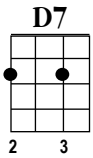

OO-KOO-LAY-LAY

By Cali Rose in 2005

KEY: C
4/4 TIME
SHUFFLE
GROOVE

Starting Note: G

MUTE STRUM

INTRO: D7 // G7 // C //// La-la-la D7 // G7 // C //// la-la-la-la, la-la-la-la la. What

VERSE 1: C //// is this thing? People want to know. D7 //// If it's a violin, then where's the bow? Is it a baby guitar with teeny-weeny strings? G7 //// F // It's really cute, but what is this thing? G7 // TACET. Well it's an

CHORUS 1: A7 //// oo-koo, oo-koo, oo-koo, oo-koo D7 //// lay-lay. It's an G7 //// oo-koo, oo-koo, oo-koo, oo-koo C //// lay-lay. And it's really, really, really fun to play-ay. D7 //// It's an G7 //// oo-koo, oo-koo, oo-koo lay-lay. C //// D7 // G7 // C ////

VERSE 3: C //// made of plastic, // glue and wood. D7 //// But something about it makes you feel so good. D7 //// And lots of people are G7 //// heeding the call: C // Thinkig big, but keeping it small. F // G7 //// Play-ing the G7 // TACET

D7 // G7 // C //// La-la-la D7 // G7 // C //// la-la-la-la, la-la-la-la C / REST THUMB STRUM ON C6 C6 / REST

Updated 5/2018

Arranged by Cali Rose

www.calirose.com • info@calirose.com • 310-285-3506 • Soup To Nuts Music • For Educational Use Only