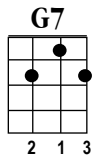

OO-KOO-LAY-LAY

By Cali Rose in 2005

KEY: C
4/4 TIME
SHUFFLE
GROOVE

Starting Note: G

MUTE STRUM

INTRO: D7 // G7 // C //// La-la-la D7 // G7 // C //// la-la-la-la, la-la-la-la la. What

VERSE 1: C //// is this thing? People want to know. D7 //// If it's a violin, then where's the bow? Is it a baby guitar with teeny-weeny strings? G7 //// F // It's really cute, but what is this thing? G7 // TACET. Well it's an

VERSE 3: C //// made of plastic, // glue and wood. D7 //// But something about it makes you feel so good. D7 //// And lots of people are G7 //// heeding the call: C // Thinkig big, but keeping it small. F // G7 //// Play-ing the G7 // TACET

CHORUS 3: A7 //// oo-koo, oo-koo, oo-koo, oo-koo D7 //// lay-lay. The G7 //// oo-koo, oo-koo, oo-koo, oo-koo C //// lay-lay. It shoo-ooze your blue-ooz a-way-ay. D7 //// It's an G7 //// oo-koo, oo-koo, oo-koo lay-lay. C // TACET. Yeah it's an

D7 // G7 // C //// La-la-la D7 // G7 // C //// la-la-la-la, la-la-la-la C / REST THUMB STRUM ON C6 C6 / REST

Updated 5/2018

Arranged by Cali Rose

www.calirose.com • info@calirose.com • 310-285-3506 • Soup To Nuts Music • For Educational Use Only