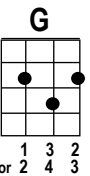

THIS MAGIC MOMENT

By Doc Pomus & Mort
Shuman in 1960

KEY: C
4/4 TIME
ROCK GROOVE
Island Strum
DDU, UDU

Starting Note: E

TACET: NO UKE

INTRO: C//// //// Am//// //// F//// //// G//// G | TACET
This magic

STANZA 1: C//// //// Am//// //// F//// //// G//// G | TACET
moment, so different and so new was like any other until I kissed you. And then it

C//// //// Am//// //// F//// //// G//// G | TACET
happened. It took me by sur-prise. I knew that you felt it too by the look in your eyes. Sweeter than

Am//// //// F//// //// C//// //// G//// G | TACET
wine softer than a summer night. Everything I want I have whenever I hold you tight. This magic
(sweeter than wine) (softer than a summer night)