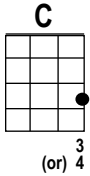

THIS MAGIC MOMENT

By Doc Pomus & Mort
Shuman in 1960

KEY: C
4/4 TIME
ROCK GROOVE
Island Strum
DDU, UDU

Starting Note: E

TACET: NO UKE

INTRO: C//// //// Am//// //// F//// //// G//// G | TACET
This magic

STANZA 1: C//// //// Am//// //// F//// //// G//// G | TACET
moment, so different and so new was like any other until I kissed you. And then it

C//// //// Am//// //// F//// //// G//// G | TACET
happened. It took me by sur-prise. I knew that you felt it too by the look in your eyes. Sweeter than

Am//// //// F//// //// C//// //// G//// G | TACET
wine softer than a summer night. Everything I want I have whenever I hold you tight. This magic
(sweeter than wine) (softer than a summer night)