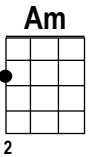

THIS MAGIC MOMENT

By Doc Pomus & Mort
Shuman in 1960

KEY: C
4/4 TIME
ROCK GROOVE
Island Strum
DDU, UDU

Starting Note: E

TACET: NO UKE

INTRO: C//// //// Am//// //// F//// //// G//// G | TACET
This magic

STANZA 1: C//// //// Am//// //// F//// //// G//// G | TACET
moment, so different and so new was like any other until I kissed you. And then it

C//// //// Am//// //// F//// //// G//// G | TACET
happened. It took me by sur-prise. I knew that you felt it too by the look in your eyes. Sweeter than

Am//// //// F//// //// C//// //// G//// G | TACET
wine softer than a summer night. Everything I want I have whenever I hold you tight. This magic
(sweeter than wine) (softer than a summer night)