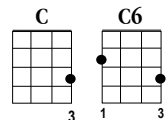

OLD TIME ROCK AND ROLL

By George Jackson & Thomas Earl Jones in 1977

Recorded by Bob Seger

KEY: C
4/4 TIME
ROCK GROOVE

Starting Note:

EMBELLISH!

OPTIONAL BASS LINE INTRO (TWO MEASURES)

Pick G string only & repeat lick (notes)

VERSE 1: *TACET* Just take those old records off the shelf. I'll sit and listen to 'em by myself. F///
F/// Today's music ain't got the same soul. I like that old time rock and roll. C///

C/// Don't try to take me to a disco. You'll never even get me out on the floor. F///
F/// In ten minutes I'll be late for the door. I like that old time rock and roll. C///

CHORUS 1: G7/// Still like that old time rock and roll. C/// That kind of music just soothes the soul. F/// I reminisce about the days of old G7/// with that old time rock and roll. C///

VERSE 2: G7/// Won't go to hear 'em play a tango. I'd rather hear some blues or funky old soul F///
F/// There's only one sure way to get me to go. Start playing old time rock and roll. C///

CHORUS 4 & END: G7 (DD, DD, DD, DD) Still like that old time rock and roll. C/// That kind of music just soothes the soul. F/// I reminisce about the days of old G7/// with that old time rock and roll, C///
G7/// with that old time rock and roll, C/// with that old time rock and roll. C/// (DD, DD, D REST)