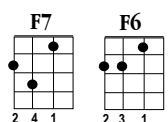

OLD TIME ROCK AND ROLL

By George Jackson & Thomas Earl Jones in 1977

Recorded by Bob Seger

KEY: C
4/4 TIME
ROCK GROOVE

Starting Note:

EMBELLISH!

OPTIONAL BASS LINE INTRO (TWO MEASURES)

Pick G string only & repeat lick (notes)

VERSE 1: *TACET* Just take those old records off the shelf. I'll sit and listen to 'em by myself. F///
F/// Today's music ain't got the same soul. I like that old time rock and roll. C///

C/// Don't try to take me to a disco. You'll never even get me out on the floor. F///
F/// In ten minutes I'll be late for the door. I like that old time rock and roll. C///

CHORUS 1: G7/// Still like that old time rock and roll. C/// That kind of music just soothes the soul. F/// I reminisce about the days of old G7/// with that old time rock and roll. C///

VERSE 2: G7/// Won't go to hear 'em play a tango. I'd rather hear some blues or funky old soul F///
F/// There's only one sure way to get me to go. Start playing old time rock and roll. C///

CHORUS 4 & END: G7 (DD, DD, DD, DD) Still like that old time rock and roll. C/// That kind of music just soothes the soul. F/// I reminisce about the days of old G7/// with that old time rock and roll, C///
G7/// with that old time rock and roll, C/// with that old time rock and roll. C/// (DD, DD, D REST)