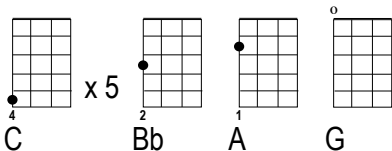

OLD TIME ROCK AND ROLL

By George Jackson & Thomas Earl Jones in 1977

Recorded by Bob Seger

KEY: C
4/4 TIME
ROCK GROOVE

Starting Note:

EMBELLISH!

OPTIONAL BASS LINE INTRO (TWO MEASURES)

Pick G string only & repeat lick (notes)

VERSE 1: *TACET* Just take those old records off the shelf. I'll sit and listen to 'em by myself. F///
F/// Today's music ain't got the same soul. I like that old time rock and roll. C///

C/// Don't try to take me to a disco. You'll never even get me out on the floor. F///
F/// In ten minutes I'll be late for the door. I like that old time rock and roll. C///

CHORUS 1: G7/// Still like that old time rock and roll. C/// That kind of music just soothes the soul. F/// I reminisce about the days of old G7/// with that old time rock and roll. C///

VERSE 2: G7/// Won't go to hear 'em play a tango. I'd rather hear some blues or funky old soul F///
F/// There's only one sure way to get me to go. Start playing old time rock and roll. C///

CHORUS 4 & END: G7 (DD, DD, DD, DD) Still like that old time rock and roll. C/// That kind of music just soothes the soul. F/// I reminisce about the days of old G7/// with that old time rock and roll, C///
G7/// with that old time rock and roll, C/// with that old time rock and roll. C/// (DD, DD, D REST)