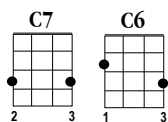

OLD TIME ROCK AND ROLL

By George Jackson & Thomas Earl Jones in 1977

Recorded by Bob Seger

KEY: C
4/4 TIME
ROCK GROOVE

Starting Note:

EMBELLISH!

OPTIONAL BASS LINE INTRO (TWO MEASURES)

Pick G string only & repeat lick (notes)

VERSE 1: *TACET* Just take those old records off the shelf. I'll sit and listen to 'em by myself. F///
F/// Today's music ain't got the same soul. I like that old time rock and roll. C///

C/// Don't try to take me to a disco. You'll never even get me out on the floor. F///
F/// In ten minutes I'll be late for the door. I like that old time rock and roll. C///

CHORUS 1: G7/// Still like that old time rock and roll. C/// That kind of music just soothes the soul. F/// I reminisce about the days of old G7/// with that old time rock and roll. C///

VERSE 2: G7/// Won't go to hear 'em play a tango. I'd rather hear some blues or funky old soul F///
F/// There's only one sure way to get me to go. Start playing old time rock and roll. C///

CHORUS 4 & END: G7 (DD, DD, DD, DD) Still like that old time rock and roll. C/// That kind of music just soothes the soul. F/// I reminisce about the days of old G7/// with that old time rock and roll, C///
G7/// with that old time rock and roll, C/// with that old time rock and roll. C/// (DD, DD, D REST)