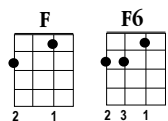

OLD TIME ROCK AND ROLL

By George Jackson & Thomas Earl Jones in 1977

Recorded by Bob Seger

KEY: C
4/4 TIME
ROCK GROOVE

Starting Note:

EMBELLISH!

OPTIONAL BASS LINE INTRO (TWO MEASURES)

Pick G string only & repeat lick (notes)

VERSE 1: *TACET* Just take those old records off the shelf. I'll sit and listen to 'em by myself. F///
F/// Today's music ain't got the same soul. I like that old time rock and roll. C///

C/// Don't try to take me to a disco. You'll never even get me out on the floor. F///
F/// In ten minutes I'll be late for the door. I like that old time rock and roll. C///

CHORUS 1: G7/// Still like that old time rock and roll. C/// That kind of music just soothes the soul. F/// I reminisce about the days of old G7/// with that old time rock and roll. C///

VERSE 2: G7/// Won't go to hear 'em play a tango. I'd rather hear some blues or funky old soul F///
F/// There's only one sure way to get me to go. Start playing old time rock and roll. C///

CHORUS 4 & END: G7 (DD, DD, DD, DD) Still like that old time rock and roll. C/// That kind of music just soothes the soul. F/// I reminisce about the days of old G7/// with that old time rock and roll, C///
G7/// with that old time rock and roll, C/// with that old time rock and roll. C/// (DD, DD, D REST)