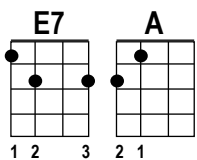

# A SUMMER SONG

By Chad Stuart,  
Clive Metcalfe &  
Keith Noble in 1964

Recorded by Chad  
& Jeremy

KEY: C  
4/4 TIME  
ROCK  
GROOVE

Starting Note:

INTRO: C// Em7// F// G7// C// Em7// F// G7//

STANZA 1: C// Em7// F// G7// Trees\_\_\_\_\_ swaying in the summer breeze. C// Em7// F// G7// Showing off their

STANZA 2: C// Em7// F// G7// Sweet\_\_\_\_\_ sleepy warmth of summer nights. C// Em7// F// G7// Gazing at the

C// Em7// F// G7// C// Eb6// F// C// distant lights\_\_ in the starry sky.\_\_\_\_\_

BRIDGE 1: F//// G7//// C//// Am//// They say that all good things must end some-day.

F//// G7//// Am/ / / / / / / / G7//// C//// E7//// Autumn leaves must fall. But don't you know that it hurts me so to

Am//// G7//// Am//// G7//// Am//// G7//// say goodbye to you.\_\_\_\_\_ Wish you didn't have to go.\_\_\_\_\_ No, no, no, no.\_\_\_\_\_ And when the

STANZA 4 & END: C// Em7// F// G7// rain\_\_\_\_\_ beats against my window pane. C// Em7// F// G7// I'll think of summer

C// Em7// F// G7// C// Em7// F// G7// C// Em7// F// G7// days a-gain\_\_\_\_\_ and dream of you.\_\_\_\_\_ And dream of you.\_\_\_\_\_ *SLOW* *TREMOLO*