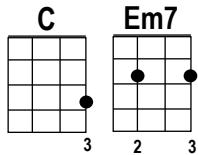

# A SUMMER SONG

By Chad Stuart,  
Clive Metcalfe &  
Keith Noble in 1964

Recorded by Chad  
& Jeremy

KEY: C  
4/4 TIME  
ROCK  
GROOVE

Starting Note:

INTRO: C// Em7// F// G7// C// Em7// F// G7//

STANZA 1: C// Em7// F// G7// Trees\_\_\_\_\_ swaying in the summer breeze. C// Em7// F// G7// Showing off their

STANZA 2: C// Em7// F// G7// Sweet\_\_\_\_\_ sleepy warmth of summer nights. C// Em7// F// G7// Gazing at the

C// Em7// F// G7// C// Eb6// F// C// distant lights\_\_ in the starry sky.\_\_\_\_\_

BRIDGE 1: F//// G7//// C//// Am//// They say that all good things must end some-day.

F//// G7//// Am/ / / / / / / / G7//// C//// E7//// Autumn leaves must fall. But don't you know that it hurts me so to

Am//// G7//// Am//// G7//// Am//// G7//// say goodbye to you.\_\_\_\_\_ Wish you didn't have to go.\_\_\_\_\_ No, no, no, no.\_\_\_\_\_ And when the

STANZA 4 & END: C// Em7// F// G7// rain\_\_\_\_\_ beats against my window pane. C// Em7// F// G7// I'll think of summer

C// Em7// F// G7// C// Em7// F// G7// C// Em7// F// G7// days a-gain\_\_\_\_\_ and dream of you.\_\_\_\_\_ And dream of you.\_\_\_\_\_ *SLOW* *TREMOLO*