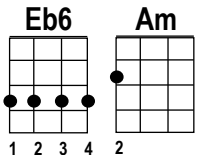

# A SUMMER SONG

By Chad Stuart,  
Clive Metcalfe &  
Keith Noble in 1964

Recorded by Chad  
& Jeremy

KEY: C  
4/4 TIME  
ROCK  
GROOVE

Starting Note:

INTRO: C// Em7// F// G7// C// Em7// F// G7//

STANZA 1: C// Em7// F// G7// Trees\_\_\_\_\_ swaying in the summer breeze. C// Em7// F// G7// Showing off their

STANZA 2: C// Em7// F// G7// Sweet\_\_\_\_\_ sleepy warmth of summer nights. C// Em7// F// G7// Gazing at the

C// Em7// F// G7// C// Eb6// F// C// distant lights\_\_ in the starry sky.\_\_\_\_\_

BRIDGE 1: F//// G7//// C//// Am//// They say that all good things must end some-day.

F//// G7//// Am/ / / / / / / / G7//// C//// E7//// Autumn leaves must fall. But don't you know that it hurts me so to

Am//// G7//// Am//// G7//// Am//// G7//// say goodbye to you.\_\_\_\_\_ Wish you didn't have to go.\_\_\_\_\_ No, no, no, no.\_\_\_\_\_ And when the

STANZA 4 & END: C// Em7// F// G7// rain\_\_\_\_\_ beats against my window pane. C// Em7// F// G7// I'll think of summer

C// Em7// F// G7// C// Em7// F// G7// C// Em7// F// G7// days a-gain\_\_\_\_\_ and dream of you.\_\_\_\_\_ And dream of you.\_\_\_\_\_ *SLOW* *TREMOLO*