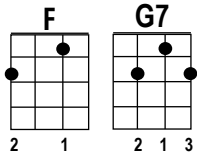

# A SUMMER SONG

By Chad Stuart,  
Clive Metcalfe &  
Keith Noble in 1964

Recorded by Chad  
& Jeremy

KEY: C  
4/4 TIME  
ROCK  
GROOVE

Starting Note:

INTRO: C// Em7// F// G7// C// Em7// F// G7//

STANZA 1: C// Em7// F// G7// Trees\_\_\_\_\_ swaying in the summer breeze. C// Em7// F// G7// Showing off their

C// Em7// F// G7// silver leaves\_\_ as we walked by. C// Em7// F// G7// Soft\_\_\_\_\_ kisses on a

C// Em7// F// G7// summer's day.\_\_\_\_\_ C// Em7// F// G7// Laughing all our cares a-way C// Em7// F// G7// just you and I.\_\_\_\_\_

STANZA 2: C// Em7// F// G7// Sweet\_\_\_\_\_ sleepy warmth of summer nights. C// Em7// F// G7// Gazing at the

C// Em7// F// G7// C// Eb6// F// C// distant lights\_\_ in the starry sky.\_\_\_\_\_

BRIDGE 1: F//// G7//// C//// Am//// They say that all good things must end some-day.

STANZA 4 & END: C// Em7// F// G7// rain\_\_\_\_\_ beats against my window pane. C// Em7// F// G7// I'll think of summer

C// Em7// F// G7// C// Em7// F// G7// C// Em7// F// G7// days a-gain\_\_\_\_\_ and dream of you.\_\_\_\_\_ And dream of you.\_\_\_\_\_ *SLOW* *TREMOLO*