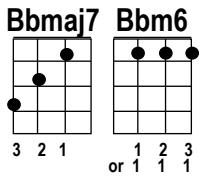

FLY ME TO THE MOON

By Bart Howard, 1954

KEY: F
4/4 TIME
SWING GROOVE
MODERATE TEMPO

Starting Note: F

TACET:
NO UKE

INTRO: A7sus //// A7 //// A7sus //// A7 ////

VERSE 1: Fly me to the moon and let me play among the stars. Let me know what

Gm7//// A7//// Dm// D7// Gm7//// C7//// F//// Bbmaj7////
spring is like on Jupiter and Mars. In other words, hold my hand. In

Gm7//// C7//// F//// A7sus// A7//
other words darling kiss me.

VERSE 2: Fill my heart with song and let me sing forever more; you are all I

Gm7//// A7//// Dm// D7//
long for, all I worship and a-dore. In

Gm7//// C7//// Am//// D7//// Gm7////
other words, please be true. In other words,

C7//// F//// A7sus// A7//
I love you.

CALI'S UKULELE SOLO/NO VOCAL

VERSE 3: Dm//// Gm7//// C7//// F//// Bbmaj7////

Gm7//// A7//// Dm// D7// Gm7//// C7//// F//// D7////
In other words, hold my hand. In

Gm7//// C7//// F//// A7sus// A7//
other words darling kiss me. ^{DD DD (FOUR STRONG DOWN STRUMS)}