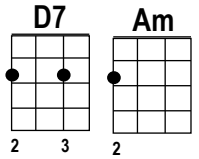

FLY ME TO THE MOON

By Bart Howard, 1954

KEY: F
4/4 TIME
SWING GROOVE
MODERATE TEMPO

Starting Note: F

TACET:
NO UKE

INTRO: A7sus //// A7 //// A7sus //// A7 ////

VERSE 1: Fly me to the moon and let me play among the stars. Let me know what

Gm7//// A7//// Dm// D7// Gm7//// C7//// F//// Bbmaj7////
spring is like on Jupiter and Mars. In other words, hold my hand. In

Gm7//// C7//// F//// A7sus// A7//
other words darling kiss me.

VERSE 2: Fill my heart with song and let me sing forever more; you are all I

Gm7//// A7//// Dm// D7//
long for, all I worship and a-dore. In

Gm7//// C7//// Am//// D7//// Gm7////
other words, please be true. In other words,

C7//// F//// A7sus// A7//
I love you.

CALI'S UKULELE SOLO/NO VOCAL

VERSE 3: Dm//// Gm7//// C7//// F//// Bbmaj7////

Gm7//// A7//// Dm// D7// Gm7//// C7//// F//// D7////
In other words, hold my hand. In

Gm7//// C7//// F//// A7sus// A7//
other words darling kiss me. ^{DD DD (FOUR STRONG DOWN STRUMS)}