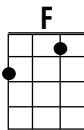

HIT THE ROAD JACK

By Percy Mayfield
in 1960

KEY: Am
4/4 TIME
SHUFFLE
GROOVE

Starting Note:

2

2 1

1 2 3

INTRO: Am// C6// F// E7// Am// C6// F// E7// Hit the

CHORUS 1: Am// C6// F// E7// Am// C6// F// E7//
road Jack and don't you come back no more no more, no more, no more. Hit the

Am// C6// F// E7// Am// C6// F// E7//
road Jack and don't you come back no more. What you say? Hit the

Am// C6// F// E7// Am// C6// F// E7//
road Jack and don't you come back no more, no more, no more, no more. Hit the

Am// C6// F// E7// Am// C6// F// E7//
road Jack and don't you come back no more. Oh

VERSE 1: Am// C6// F// E7// Am// C6// F// E7//
man, oh man don't treat me so mean. You're the meanest old man that I've ever seen. I

Am// C6// F// E7// Am// C6// F// E7//
road Jack and don't you come back no more. What you say? Hit the

Am// C6// F// E7// Am// C6// F// E7//
road Jack and don't you come back no more, no more, no more, no more. Hit the