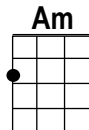

HIT THE ROAD JACK

By Percy Mayfield
in 1960

KEY: Am
4/4 TIME
SHUFFLE
GROOVE

Starting Note:

2

2 1

1 2 3

INTRO: Am// C6// F// E7// Am// C6// F// E7// Hit the

CHORUS 1: Am// C6// F// E7// Am// C6// F// E7//
road Jack and don't you come back no more no more, no more, no more. Hit the

Am// C6// F// E7// Am// C6// F// E7//
road Jack and don't you come back no more. What you say? Hit the

Am// C6// F// E7// Am// C6// F// E7//
road Jack and don't you come back no more. What you say? Hit the

Am// C6// F// E7// Am// C6// F// E7//
road Jack and don't you come back no more, no more, no more, no more. Hit the

Am// C6// F// E7// Am// C6// F// E7//
road Jack and don't you come back no more. Don't you come back no more, no

SLOW TREMOLO
Am// C6// F// E7// Am//
more. don't you come back no more.

Revised 5/2018

Arranged by Cali Rose