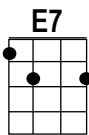

HIT THE ROAD JACK

By Percy Mayfield
in 1960

KEY: Am
4/4 TIME
SHUFFLE
GROOVE

Starting Note:

2

2 1

1 2 3

INTRO: Am// C6// F// E7// Am// C6// F// E7// Hit the

CHORUS 1: Am// C6// F// E7// Am// C6// F// E7//
road Jack and don't you come back no more no more, no more, no more. Hit the

Am// C6// F// E7// Am// C6// F// E7//
road Jack and don't you come back no more. What you say? Hit the

Am// C6// F// E7// Am// C6// F// E7//
road Jack and don't you come back no more, no more, no more, no more. Hit the

Am// C6// F// E7// Am// C6// F// E7//
road Jack and don't you come back no more. Oh

VERSE 1: Am// C6// F// E7// Am// C6// F// E7//
man, oh man don't treat me so mean. You're the meanest old man that I've ever seen. I

Am// C6// F// E7// Am// C6// F// E7//
road Jack and don't you come back no more. What you say? Hit the

Am// C6// F// E7// Am// C6// F// E7//
road Jack and don't you come back no more, no more, no more, no more. Hit the