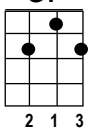

MARGARITAVILLE

Jimmy Buffet 1977

KEY: G
4/4 TIME
LATIN GROOVE

Starting Note: D

G

C

D

G7

INTRO: G/// C/// D/// G/// ///

VERSE 1: G/// /// /// /// /// D/// ///
Nibblin' on sponge cake. Watching the sun bake. All of us tourists covered with oil.
D/// /// /// /// /// G/// G7///
Strummin' my four-string on my front porch swing. Smell those shrimp they're beginning to boil.

VERSE 2: G/// /// /// /// /// D/// ///
Don't know the reason I stayed here all season with nothin' to show but this brand new tattoo.
D/// /// /// /// /// G/// G7///
But it's a real beauty, a Culver City Cutie. How it got here I haven't a clue.