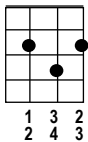

MARGARITAVILLE

Jimmy Buffet 1977

KEY: G
4/4 TIME
LATIN GROOVE

Starting Note: D

G

C

D

G7

INTRO: G/// C/// D/// G/// ///

VERSE 1: G/// /// /// /// /// D/// ///
Nibblin' on sponge cake. Watching the sun bake. All of us tourists covered with oil.
D/// /// /// /// /// G/// G7///
Strummin' my four-string on my front porch swing. Smell those shrimp they're beginning to boil.

VERSE 2: G/// /// /// /// /// D/// ///
Don't know the reason I stayed here all season with nothin' to show but this brand new tattoo.
D/// /// /// /// /// G/// G7///
But it's a real beauty, a Culver City Cutie. How it got here I haven't a clue.