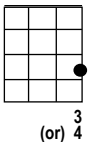

MARGARITAVILLE

Jimmy Buffet 1977

KEY: G
4/4 TIME
LATIN GROOVE

Starting Note: D

G

C

D

G7

INTRO: G/// C/// D/// G/// ///

VERSE 1: G/// /// /// /// /// D/// ///
Nibblin' on sponge cake. Watching the sun bake. All of us tourists covered with oil.
D/// /// /// /// /// G/// G7///
Strummin' my four-string on my front porch swing. Smell those shrimp they're beginning to boil.

VERSE 2: G/// /// /// /// /// D/// ///
Don't know the reason I stayed here all season with nothin' to show but this brand new tattoo.
D/// /// /// /// /// G/// G7///
But it's a real beauty, a Culver City Cutie. How it got here I haven't a clue.