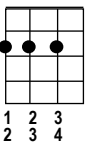

MARGARITAVILLE

Jimmy Buffet 1977

KEY: G
4/4 TIME
LATIN GROOVE

Starting Note: D

G

C

D

G7

INTRO: G/// C/// D/// G/// ///

VERSE 1: G/// /// /// /// /// D/// ///
Nibblin' on sponge cake. Watching the sun bake. All of us tourists covered with oil.
D/// /// /// /// /// G/// G7///
Strummin' my four-string on my front porch swing. Smell those shrimp they're beginning to boil.

VERSE 2: G/// /// /// /// /// D/// ///
Don't know the reason I stayed here all season with nothin' to show but this brand new tattoo.
D/// /// /// /// /// G/// G7///
But it's a real beauty, a Culver City Cutie. How it got here I haven't a clue.