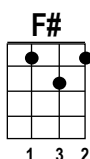

YELLOW BIRD

English rendering of the poem "Choucoune" by Oswald Durand, 1883. Music by Michel Muleart Monton in 1893.

Modern version: Music by Norman Luboff. Lyrics by Alan and Marilyn Bergman in 1957.

KEY: G
4/4 TIME
LATIN GROOVE
(Island Strum)

Starting Note: D

INTRO: G//// C6//// D7//// G////

CHORUS 1: ^{G/// F#/ G//// D7////} Ye__llow bird up high in banana tree. ^{G//// G/// F#/ G////} Ye__llow bird you
^{D7//// G////} sit all alone like me.

^{C6//// G//// D7//// G////} Did your lady friend leave the nest again? That is very sad. Makes me feel so bad.

^{C6//// G//// D7//// G////} You can fly away in the sky away. You're more lucky than me.

^{C6//// G//// D7//// G////} Black and yellow you, like banana too. They might pick you some-day.

VERSE 2: ^{G//// C6//// D7//// G////} Wish that I was a yellow bird, I'd fly away with you.

^{G//// C6//// D7/ TACET TAP-TAP-TAP G////} But I am not a yellow bird. So here I sit, nothing else to do.