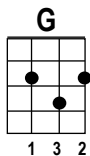

YELLOW BIRD

English rendering of the poem "Choucoune" by Oswald Durand, 1883. Music by Michel Muleart Monton in 1893.

Modern version: Music by Norman Luboff. Lyrics by Alan and Marilyn Bergman in 1957.

KEY: G
4/4 TIME
LATIN GROOVE
(Island Strum)

Starting Note: D

INTRO: G//// C6//// D7//// G////

CHORUS 1: ^{G/// F#/ G//// D7////} Ye__llow bird up high in banana tree. ^{G//// G/// F#/ G////} Ye__llow bird you
^{D7//// G////} sit all alone like me.

^{C6//// G//// D7//// G////} Did your lady friend leave the nest again? That is very sad. Makes me feel so bad.

^{C6//// G//// D7//// G////} You can fly away in the sky away. You're more lucky than me.

^{C6//// G//// D7//// G////} Black and yellow you, like banana too. They might pick you some-day.

VERSE 2: ^{G//// C6//// D7//// G////} Wish that I was a yellow bird, I'd fly away with you.

^{G//// C6//// D7/ TACET TAP-TAP-TAP G////} But I am not a yellow bird. So here I sit, nothing else to do.