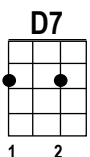

Starting Note: D

INTRO: G//// C6//// D7//// G////

CHORUS 1: ^{G/// F#/ G//// D7////} Ye__llow bird up high in banana tree. ^{G//// G/// F#/ G////} Ye__llow bird you
^{D7//// G////} sit all alone like me.

^{C6//// G//// D7//// G////} Did your lady friend leave the nest again? That is very sad. Makes me feel so bad.

^{C6//// G//// D7//// G////} You can fly away in the sky away. You're more lucky than me.

^{C6//// G//// D7//// G////} Black and yellow you, like banana too. They might pick you some-day.

VERSE 2: ^{G//// C6//// D7//// G////} Wish that I was a yellow bird, I'd fly away with you.

^{G//// C6//// D7/ TACET TAP-TAP-TAP G////} But I am not a yellow bird. So here I sit, nothing else to do.