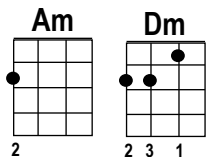

WHAT THE WORLD NEEDS NOW IS LOVE

By Burt Bacharach and Hal David in 1965

KEY: F
3/4 TIME
WALTZ GROOVE

Starting Note:

INTRO: Am/// Dm/// Am/// Dm/// What the

CHORUS 1: Am/// Dm/// Am/// Dm/// Gm7/// It's the only thing that there's
world needs now is love, sweet love. It's the only thing that there's

Cm7/// F9/// Bbmaj7/// sunbeams and moonbeams e-nough to shine. Oh

Dm/// G7/// Gm7/// C7/// listen Lord, if you want to know. What the

CHORUS 3: Am/// Dm/// Am/// Dm/// Gm7/// It's the only thing that there's
world needs now is love, sweet love. It's the only thing that there's

Am/// C7/// just too little of. What the

Am/// Dm/// Am/// Dm/// Gm7/// world needs now is love, sweet love. No not just for some. Oh but

Am/// Dm/// Bbmaj7/// F/// just for every, ev'ry-one.

END: Am/// Dm/// Am/// Dm/// SOFT What the world needs now is love sweet love. What the
LOUDER

Am/// Dm/// Am/// Dm/// Gm7/// world needs now is love sweet love. No not just for some. Oh but

SLOW

SLOWER

Am/// Dm/// Bbmaj7/// F/// SOFT TREMOLO just for every, ev'ry-one.

4/2020

Arranged by Cali Rose