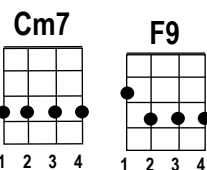

WHAT THE WORLD NEEDS NOW IS LOVE

By Burt Bacharach and Hal David in 1965

KEY: F
3/4 TIME
WALTZ GROOVE

Starting Note:

INTRO: Am/// Dm/// Am/// Dm/// What the

CHORUS 1: Am/// Dm/// Am/// Dm/// Gm7/// It's the only thing that there's
world needs now is love, sweet love. It's the only thing that there's

Am/// C7/// just too little of. What the

Am/// Dm/// Am/// Dm/// Gm7/// No not just for some but for ev'ryone. A7sus/// A7///

VERSE 1: Dm/// Lord we don't need another mountain. There are

Cm7/// F9/// Bbmaj7/// mountains and hillsides e-nough to climb. There are

Cm7/// F9/// Bbmaj7/// sunbeams and moonbeams e-nough to shine. Oh

Dm/// G7/// Gm7/// C7/// listen Lord, if you want to know. What the

CHORUS 3: Am/// Dm/// Am/// Dm/// Gm7/// It's the only thing that there's
world needs now is love, sweet love. It's the only thing that there's

Am/// C7/// just too little of. What the

Am/// Dm/// Am/// Dm/// Gm7/// world needs now is love, sweet love. No not just for some. Oh but

Am/// Dm/// Bbmaj7/// F/// just for every, ev'ry-one.

END: Am/// Dm/// Am/// Dm/// SOFT What the world needs now is love sweet love. What the
LOUDER