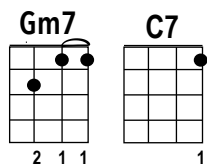

WHAT THE WORLD NEEDS NOW IS LOVE

By Burt Bacharach and Hal David in 1965

KEY: F
3/4 TIME
WALTZ GROOVE

Starting Note:

INTRO: Am/// Dm/// Am/// Dm/// What the

CHORUS 1: Am/// Dm/// Am/// Dm/// Gm7/// It's the only thing that there's
world needs now is love, sweet love. It's the only thing that there's

Cm7/// F9/// Bbmaj7/// sunbeams and moonbeams e-nough to shine. Oh

Dm/// G7/// Gm7/// C7/// listen Lord, if you want to know. What the

CHORUS 3: Am/// Dm/// Am/// Dm/// Gm7/// It's the only thing that there's
world needs now is love, sweet love. It's the only thing that there's