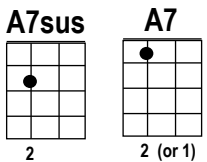

WHAT THE WORLD NEEDS NOW IS LOVE

By Burt Bacharach and Hal David in 1965

KEY: F
3/4 TIME
WALTZ GROOVE

Starting Note:

INTRO: Am/// Dm/// Am/// Dm/// What the

CHORUS 1: Am/// Dm/// Am/// Dm/// Gm7/// It's the only thing that there's
world needs now is love, sweet love. It's the only thing that there's