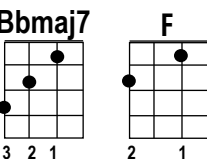

WHAT THE WORLD NEEDS NOW IS LOVE

By Burt Bacharach and Hal David in 1965

KEY: F
3/4 TIME
WALTZ GROOVE

Starting Note:

INTRO: Am/// Dm/// Am/// Dm/// What the

CHORUS 1: Am/// Dm/// Am/// Dm/// Gm7/// It's the only thing that there's
world needs now is love, sweet love. It's the only thing that there's

Am/// C7/// just too little of. What the

Am/// Dm/// Am/// Dm/// Gm7/// No not just for some but for ev'ryone. A7sus/// A7///

VERSE 1: Dm/// Lord we don't need another mountain. There are

Cm7/// F9/// Bbmaj7/// mountains and hillsides e-nough to climb. There are

Cm7/// F9/// Bbmaj7/// sunbeams and moonbeams e-nough to shine. Oh

Dm/// G7/// Gm7/// C7/// listen Lord, if you want to know. What the

CHORUS 3: Am/// Dm/// Am/// Dm/// Gm7/// It's the only thing that there's
world needs now is love, sweet love. It's the only thing that there's

Am/// C7/// just too little of. What the

Am/// Dm/// Am/// Dm/// Gm7/// world needs now is love, sweet love. No not just for some. Oh but

Am/// Dm/// Bbmaj7/// F/// just for every, ev'ry-one.

END: Am/// Dm/// Am/// Dm/// SOFT What the world needs now is love sweet love. What the
LOUDER