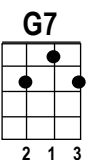

YOU ARE THE SUNSHINE OF MY LIFE

By Stevie Wonder in 1972

KEY: C
4/4 TIME

LATIN/ROCK GROOVE

TEMPO: 125-130

Starting Note:

INTRO: C//// //// G7sus//// //// C//// //// G7sus//// ////

VERSE 1: C//// F//// Em7//// Gdim//// Dm////
You are the sunshine of my life. That's why I'll

G7//// C//// G7sus//// C//// F//// Em7//// Gdim////
always be a-round. You are the apple of my eye.

F//// G7//// C//// G7sus////
Forever you'll stay in my heart. ____

BRIDGE 1: C//// F//// C//// Dm// G7// C//// F////
I feel like this is the be-ginning. Though I've loved you for a million

Bm7//// E9//// A//// Bm7//// Am////
years. And if I thought our love was ending, I'd

D7//// G7//// G7/TACET
find myself drowing in my own tears. ____ Whoa! ____

VERSE 2: C//// F//// Em7//// Gdim//// Dm////
You are the sunshine of my life. That's why I'll

C//// F//// Bm7//// E9////
That's why you came to my res-cue.

A//// Bm7//// Am////
And I know that this must be heaven. How could

D7//// G7//// G7/TACET
so much love be inside of you? ____ Whoa! ____

VERSE 3 & END: C//// F//// Em7//// Gdim//// Dm////
You are the sunshine of my life. That's why I'll