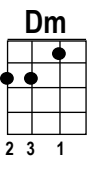

YOU ARE THE SUNSHINE OF MY LIFE

By Stevie Wonder in 1972

KEY: C
4/4 TIME

LATIN/ROCK GROOVE

TEMPO: 125-130

Starting Note:

INTRO: C//// //// G7sus//// //// C//// //// G7sus//// ////

VERSE 1: C//// F//// Em7//// Gdim//// Dm////
You are the sunshine of my life. That's why I'll

G7//// C//// G7sus//// C//// F//// Em7//// Gdim////
always be a-round. You are the apple of my eye.

F//// G7//// C//// G7sus////
Forever you'll stay in my heart. ____

BRIDGE 1: C//// F//// C//// Dm// G7// C//// F////
I feel like this is the be-ginning. Though I've loved you for a million

Bm7//// E9//// A//// Bm7//// Am////
years. And if I thought our love was ending, I'd

D7//// G7//// G7/TACET
find myself drowing in my own tears. ____ Whoa! ____

VERSE 2: C//// F//// Em7//// Gdim//// Dm////
You are the sunshine of my life. That's why I'll

C//// F//// Bm7//// E9////
That's why you came to my res-cue.

A//// Bm7//// Am////
And I know that this must be heaven. How could

D7//// G7//// G7/TACET
so much love be inside of you? ____ Whoa! ____

VERSE 3 & END: C//// F//// Em7//// Gdim//// Dm////
You are the sunshine of my life. That's why I'll