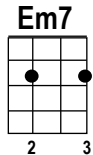

YOU ARE THE SUNSHINE OF MY LIFE

By Stevie Wonder in 1972

KEY: C
4/4 TIME

LATIN/ROCK GROOVE

TEMPO: 125-130

Starting Note:

INTRO: C//// //// G7sus//// //// C//// //// G7sus//// ////

VERSE 1: C//// F//// Em7//// Gdim//// Dm////
You are the sunshine of my life. That's why I'll

G7//// C//// G7sus//// C//// F//// Em7//// Gdim////
always be a-round. You are the apple of my eye.

F//// G7//// C//// G7sus////
Forever you'll stay in my heart. ____

BRIDGE 1: C//// F//// C//// Dm// G7// C//// F////
I feel like this is the be-ginning. Though I've loved you for a million

G7//// C//// G7sus//// C//// F//// Em7//// Gdim////
always stay a-round. You are the apple of my eye.

F//// G7//// C//// G7sus////
Forever you'll stay in my heart. ____

BRIDGE 2: C//// F//// C//// Dm// G7//
You must have known that I was lonely.

C//// F//// Bm7//// E9////
That's why you came to my res-cue.

A//// Bm7//// Am////
And I know that this must be heaven. How could

D7//// G7//// G7/TACET
so much love be inside of you? ____ Whoa! ____

VERSE 3 & END: C//// F//// Em7//// Gdim//// Dm////
You are the sunshine of my life. That's why I'll