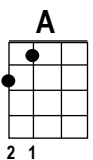

YOU ARE THE SUNSHINE OF MY LIFE

By Stevie Wonder in 1972

KEY: C
4/4 TIME

LATIN/ROCK GROOVE

TEMPO: 125-130

Starting Note:

INTRO: C//// //// G7sus//// //// C//// //// G7sus//// ////

VERSE 1: C//// F//// Em7//// Gdim//// Dm////
You are the sunshine of my life. That's why I'll

G7//// C//// G7sus//// C//// F//// Em7//// Gdim////
always be a-round. You are the apple of my eye.

F//// G7//// C//// G7sus////
Forever you'll stay in my heart. ____

BRIDGE 1: C//// F//// C//// Dm// G7// C//// F////
I feel like this is the be-ginning. Though I've loved you for a million

G7//// C//// G7sus//// C//// F//// Em7//// Gdim////
always stay a-round. You are the apple of my eye.

F//// G7//// C//// G7sus////
Forever you'll stay in my heart. ____

BRIDGE 2: C//// F//// C//// Dm// G7//
You must have known that I was lonely.

C//// F//// Bm7//// E9////
That's why you came to my res-cue.

A//// Bm7//// Am////
And I know that this must be heaven. How could

D7//// G7//// G7/TACET
so much love be inside of you? ____ Whoa! ____

VERSE 3 & END: C//// F//// Em7//// Gdim//// Dm////
You are the sunshine of my life. That's why I'll