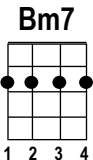

YOU ARE THE SUNSHINE OF MY LIFE

By Stevie Wonder in 1972

KEY: C
4/4 TIME

LATIN/ROCK GROOVE

TEMPO: 125-130

Starting Note:

INTRO: C//// //// G7sus//// //// C//// //// G7sus//// ////

VERSE 1: C//// F//// Em7//// Gdim//// Dm////
You are the sunshine of my life. That's why I'll

G7//// C//// G7sus//// C//// F//// Em7//// Gdim////
always be a-round. You are the apple of my eye.

F//// G7//// C//// G7sus////
Forever you'll stay in my heart. ____

BRIDGE 1: C//// F//// C//// Dm// G7// C//// F////
I feel like this is the be-ginning. Though I've loved you for a million

Bm7//// E9//// A//// Bm7//// Am////
years. And if I thought our love was ending, I'd

D7//// G7//// G7/TACET
find myself drowing in my own tears. ____ Whoa! ____

VERSE 2: C//// F//// Em7//// Gdim//// Dm////
You are the sunshine of my life. That's why I'll

C//// F//// Bm7//// E9////
That's why you came to my res-cue.

A//// Bm7//// Am////
And I know that this must be heaven. How could

D7//// G7//// G7/TACET
so much love be inside of you? ____ Whoa! ____

VERSE 3 & END: C//// F//// Em7//// Gdim//// Dm////
You are the sunshine of my life. That's why I'll