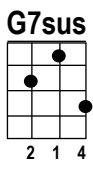

YOU ARE THE SUNSHINE OF MY LIFE

By Stevie Wonder in 1972

KEY: C
4/4 TIME

LATIN/ROCK GROOVE

TEMPO: 125-130

Starting Note:

INTRO: C//// //// G7sus//// //// C//// //// G7sus//// ////

VERSE 1: C//// F//// Em7//// Gdim//// Dm////
You are the sunshine of my life. That's why I'll

G7//// C//// G7sus//// C//// F//// Em7//// Gdim////
always be a-round. You are the apple of my eye.

F//// G7//// C//// G7sus////
Forever you'll stay in my heart. ____

BRIDGE 1: C//// F//// C//// Dm// G7// C//// F////
I feel like this is the be-ginning. Though I've loved you for a million

Bm7//// E9//// A//// Bm7//// Am////
years. And if I thought our love was ending, I'd

D7//// G7//// G7/TACET
find myself drowing in my own tears. ____ Whoa! ____

VERSE 2: C//// F//// Em7//// Gdim//// Dm////
You are the sunshine of my life. That's why I'll

C//// F//// Bm7//// E9////
That's why you came to my res-cue.

A//// Bm7//// Am////
And I know that this must be heaven. How could

D7//// G7//// G7/TACET
so much love be inside of you? ____ Whoa! ____

VERSE 3 & END: C//// F//// Em7//// Gdim//// Dm////
You are the sunshine of my life. That's why I'll