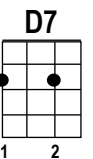

YOU ARE THE SUNSHINE OF MY LIFE

By Stevie Wonder in 1972

KEY: C
4/4 TIME

LATIN/ROCK GROOVE

TEMPO: 125-130

Starting Note:

INTRO: C//// //// G7sus//// //// C//// //// G7sus//// ////

VERSE 1: C//// F//// Em7//// Gdim//// Dm////
You are the sunshine of my life. That's why I'll

G7//// C//// G7sus//// C//// F//// Em7//// Gdim////
always be a-round. You are the apple of my eye.

F//// G7//// C//// G7sus////
Forever you'll stay in my heart. ____

BRIDGE 1: C//// F//// C//// Dm// G7// C//// F////
I feel like this is the be-ginning. Though I've loved you for a million

G7//// C//// G7sus//// C//// F//// Em7//// Gdim////
always stay a-round. You are the apple of my eye.

F//// G7//// C//// G7sus////
Forever you'll stay in my heart. ____

BRIDGE 2: C//// F//// C//// Dm// G7//
You must have known that I was lonely.

C//// F//// Bm7//// E9////
That's why you came to my res-cue.

A//// Bm7//// Am////
And I know that this must be heaven. How could

D7//// G7//// G7/TACET
so much love be inside of you? ____ Whoa! ____

VERSE 3 & END: C//// F//// Em7//// Gdim//// Dm////
You are the sunshine of my life. That's why I'll