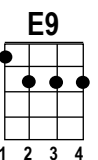

YOU ARE THE SUNSHINE OF MY LIFE

By Stevie Wonder in 1972

KEY: C
4/4 TIME

LATIN/ROCK GROOVE

TEMPO: 125-130

Starting Note:

INTRO: C//// //// G7sus//// //// C//// //// G7sus//// ////

VERSE 1: C//// F//// Em7//// Gdim//// Dm////
You are the sunshine of my life. That's why I'll

G7//// C//// G7sus//// C//// F//// Em7//// Gdim////
always be a-round. You are the apple of my eye.

F//// G7//// C//// G7sus////
Forever you'll stay in my heart. ____

BRIDGE 1: C//// F//// C//// Dm// G7// C//// F////
I feel like this is the be-ginning. Though I've loved you for a million

Bm7//// E9//// A//// Bm7//// Am////
years. And if I thought our love was ending, I'd

D7//// G7//// G7/TACET
find myself drowing in my own tears. ____ Whoa! ____

VERSE 2: C//// F//// Em7//// Gdim//// Dm////
You are the sunshine of my life. That's why I'll

C//// F//// Bm7//// E9////
That's why you came to my res-cue.

A//// Bm7//// Am////
And I know that this must be heaven. How could

D7//// G7//// G7/TACET
so much love be inside of you? ____ Whoa! ____

VERSE 3 & END: C//// F//// Em7//// Gdim//// Dm////
You are the sunshine of my life. That's why I'll