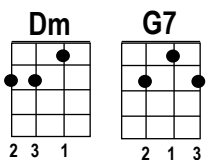

CAN'T TAKE MY EYES OFF OF YOU

By Bob Crewe & Bob Gaudio in 1967

KEY: C
4/4 TIME
ROCK GROOVE
TEMPO: 95-120

Starting Note:

D / Strong Down Strum

♯ Chuck

1-2-3-4 Counting Beats in TACET

INTRO: D//// Fm//// C//// //// D//// Fm//// C//// //// You're just too

VERSE 1: C//// //// Cmaj7//// //// C7//// ////
good to be true. Can't take my eyes off of you. You'd be like heaven to touch. I wanna
F//// //// Fm//// //// C//// ////
hold you so much. At long last love has arrived and I thank God I'm alive. You're just too
D//// Fm//// C//// ////
good to be true. Can't take my eyes off of you. Pardon the

VERSE 2: C//// //// Cmaj7//// ////
way that I stare. There's nothing else to compare. The sight of
C7//// //// F//// //// Fm//// ////
you makes me weak. There are no words left to speak. But if you feel like I feel, please let me
C//// //// D//// Fm//// C//// ////
know that it's real. You're just too good to be true. Can't take my eyes off of you.

LICK 1: Dm//// G7//// C//// Am//// Dm//// G7//// C//// Am//// A/ TACET
La-la, la-la... (or kazoo) I love you

CHORUS 1: Dm//// G7//// Cmaj7//// Am////
baby, and if it's quite all right I need you baby to warm the lonely night I love you

Dm//// G7//// C6//// A/ TACET Dm//// G7////
baby, trust in me when I say: Oh pretty baby, don't bring me down I pray, oh pretty

Cmaj7//// Am//// Dm/ / / / / / G7/ 2-3-4 G7 ♯ 2-3-4
baby now that I found you stay and let me love you ba-by, let me love you. You're just too

VERSE 3: C//// //// Cmaj7//// //// C7//// ////
good to be true. Can't take my eyes off of you. You'd be like heaven to touch. I wanna
F//// //// Fm//// //// C//// ////
hold you so much. At long last love has arrived and I thank God I'm alive. You're just too
D//// Fm//// C//// ////
good to be true. Can't take my eyes off of you.

LICK 2: Dm//// G7//// C//// Am//// Dm//// G7//// C//// Am//// A/ TACET
La-la, la-la... (or kazoo) I love you

CHORUS 2 & END: Dm//// G7//// Cmaj7//// Am////
baby, and if it's quite all right I need you baby to warm the lonely night I love you

Dm//// G7//// Cmaj7//// A/ TACET Dm//// G7////
baby, trust in me when I say: Oh pretty baby, don't bring me down I pray, oh pretty

Cmaj7//// Am//// Dm/ / / / / / G7/ 2-3-4 TACET TACET/SLOW 1-2-3-4
baby now that I found you stay and let me love you baby, let me love you. You're just too

TREMOLO

C////
good to be true. __

CCS 2/2023

Arranged by Cali Rose

www.calirose.com • info@calirose.com • 310-285-3506 • Soup To Nuts Music • For Educational Use Only