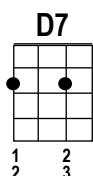

VERSE 4: In_ a land that knows no par_ting, blue_ eyes crying in the rain._

END: Blue_ eyes crying in the rain._
D//// G//// G/ C/ G/ REST

CCS 4/2023