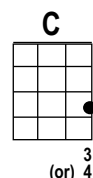

G//// D//// D7////
we'll_ stroll hand in hand a-gain._