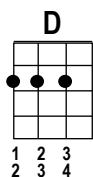

D//// D//// G//// G//// G////
When_ we kissed goodbye and par_ted. I

D//// G//// G7////
knew_ we'd never meet a-gain._