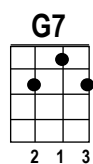

BRIDGE 2: Some_ day when we meet up yon_der,