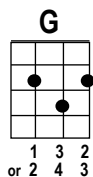

INTRO: G//// ////

VERSE 1: In_ the twilight glow I see_ her. Blue_ eyes

D//// G//// G//// G//// D////
crying in the rain._ When_ we kissed goodbye and par_ted. I

D//// G//// G7////
knew_ we'd never meet a-gain._

BRIDGE 1: Love_ is like a dying em_ber. On_ly memories re-main._

VERSE 2: Through_ the ages I re-mem_ber blue_ eyes crying in the rain._

VERSE 3/INSTRUMENTAL (Hum/Strum/Fingerpick): G//// //// //// ////