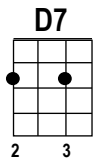

OO-KOO-LAY-LAY

Music & Lyrics
by Cali Rose in 2005

KEY: C
4/4 TIME
SHUFFLE GROOVE
TEMPO: 115-125

Starting Note

TACET: NO UKE

~~CHUCK~~

INTRO: D7// G7// C/ / / / / La-la-la la-la-la-la, la-la-la-la la. What

VERSE 1: C//// is this thing? People want to know. D7//// If it's a violin, then where's the bow? Is it a G7//// baby guitar with teeny-weeny strings? C// F// It's really cute, but what is this thing? G7//// G7 ~~CHUCK~~ TACET Well it's an

CHORUS 1: A7//// oo-koo, oo-koo, oo-koo, oo-koo-lay-lay. D7//// It's an oo-koo, G7//// oo-koo, oo-koo, C//// oo-koo-lay-lay. And it's A7//// really, D7//// really, G7//// really fun to play-ay. C//// It's an oo-koo, D7// G7// C//// oo-koo, oo-koo-lay-lay.

CHORUS 3: A7//// oo-koo, oo-koo, oo-koo, oo-koo-lay-lay. D7//// The oo-koo, G7//// oo-koo, oo-koo, C//// oo-koo-lay-lay. It A7//// shoo-ooze your blue-ooz a-way-ay. D7//// It's an oo-koo, G7//// oo-koo, C// TACET oo-koo-lay-lay. Yeah it's an

D7// G7// C/ / / / / La-la-la D7// G7// C/ REST C/ REST
La-la-la-la-la, la-la-la-la la.

THUMB STRUM ON C6

UPDATED 4/2024

Arranged by Cali Rose

www.calirose.com • info@calirose.com • 310-285-3506 • Soup To Nuts Music • For Educational Use Only