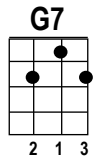

OO-KOO-LAY-LAY

Music & Lyrics
by Cali Rose in 2005

KEY: C
4/4 TIME
SHUFFLE GROOVE
TEMPO: 115-125

Starting Note

TACET: NO UKE

~~CHUCK~~

INTRO: D7// G7// C/ / / / / La-la-la la-la-la-la, la-la-la-la la. What

VERSE 1: C//// is this thing? People want to know. D7//// If it's a violin, then where's the bow? Is it a G7//// baby guitar with teeny-weeny strings? C// F// It's really cute, but what is this thing? G7//// G7 ~~CHUCK~~ TACET Well it's an

CHORUS 1: A7//// oo-koo, oo-koo, oo-koo, oo-koo-lay-lay. D7//// It's an oo-koo, G7//// oo-koo, oo-koo, C//// oo-koo-lay-lay. And it's A7//// really, D7//// really, G7//// really fun to play-ay. C//// It's an oo-koo, D7// G7// C//// oo-koo, oo-koo-lay-lay.

CHORUS 3: A7//// oo-koo, oo-koo, oo-koo, oo-koo-lay-lay. D7//// The oo-koo, G7//// oo-koo, oo-koo, C//// oo-koo-lay-lay. It A7//// shoo-ooze your blue-ooz a-way-ay. D7//// It's an oo-koo, G7//// oo-koo, C// TACET oo-koo-lay-lay. Yeah it's an

D7// G7// C/ / / / / La-la-la D7// G7// C/ REST C/ REST
La-la-la-la-la, la-la-la-la la.

THUMB STRUM ON C6

UPDATED 4/2024

Arranged by Cali Rose

www.calirose.com • info@calirose.com • 310-285-3506 • Soup To Nuts Music • For Educational Use Only